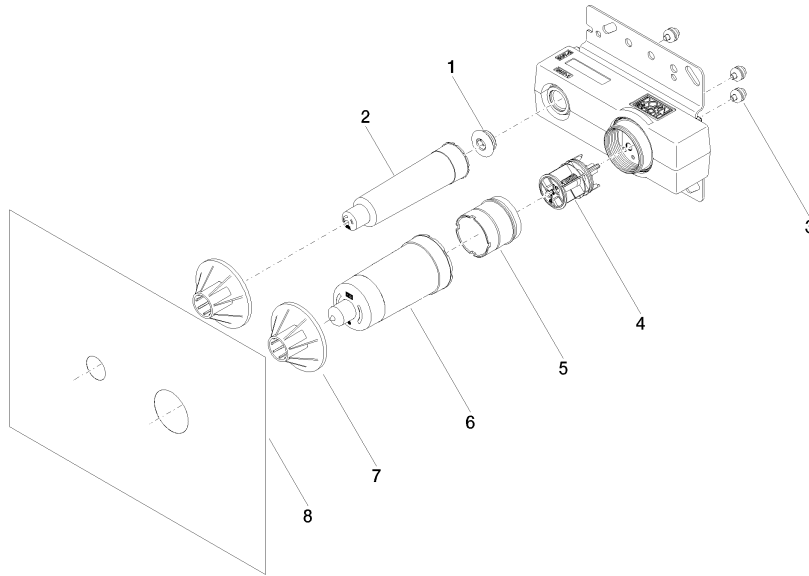

EDITION PRO Concealed wall-mounted single-lever mixer mixer on right -

35 870 970 90

- red brass, lead-free
- 2x male thread 1/2" connection
- 1x female thread 1/2" outlet for wall spout
- 1x female thread 1/2" outlet
- 2x dust cover
- anti-water packing
- soundproofing
- gauge 100 mm

EDITION PRO Concealed wall-mounted single-lever mixer mixer on right -

35 870 970 90

Certificates

ACS_21 ACC LY 141.

EDITION PRO Concealed wall-mounted single-lever mixer mixer on right -

35 870 970 90

Spare parts list

No.	Item Number	Name	Quantity used	Delivery time
1	04 31 20 006 00 90	plug	1	2
2	09 21 02 182 90	cap	1	2
3	90 23 01 091 00 90	set	3	2
4	90 31 20 107 00 90	plug	1	2
5	90 17 01 238 00 90	sleeve	1	2
6	09 21 02 182 90	cap	1	2
7	90 23 01 174 00 90	sleeve	2	2
8	04 14 03 074 01 90	gasket kit	1	2