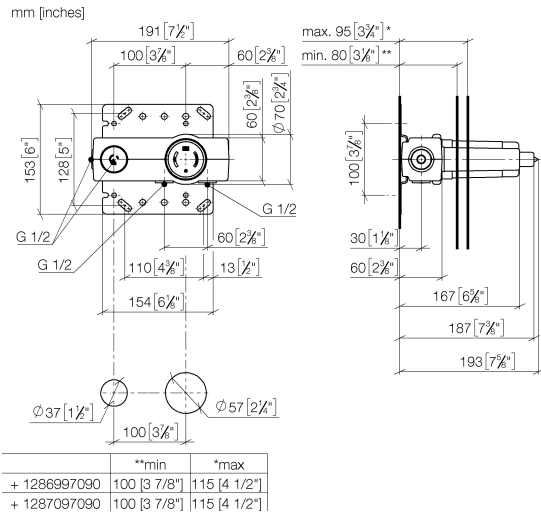

EDITION PRO Concealed wall-mounted single-lever mixer mixer on right -

35 870 970 90

- red brass, lead-free
- 2x male thread 1/2" connection
- 1x female thread 1/2" outlet for wall spout
- 1x female thread 1/2" outlet
- 2x dust cover
- anti-water packing
- soundproofing
- gauge 100 mm

EDITION PRO Concealed wall-mounted single-lever mixer mixer on right -

35 870 970 90

Certificates

ACS_21 ACC LY 141.

EDITION PRO Concealed wall-mounted single-lever mixer mixer on right -

35 870 970 90

Spare parts list

No.	Item Number	Name	Quantity used	Delivery time
1	04 31 20 006 00 90	plug	1	2
2	09 21 02 182 90	cap	1	2
3	90 23 01 091 00 90	set	3	2
4	90 31 20 107 00 90	plug	1	2
5	90 17 01 238 00 90	sleeve	1	2
6	09 21 02 182 90	cap	1	2
7	90 23 01 174 00 90	sleeve	2	2
8	04 14 03 074 01 90	gasket kit	1	2